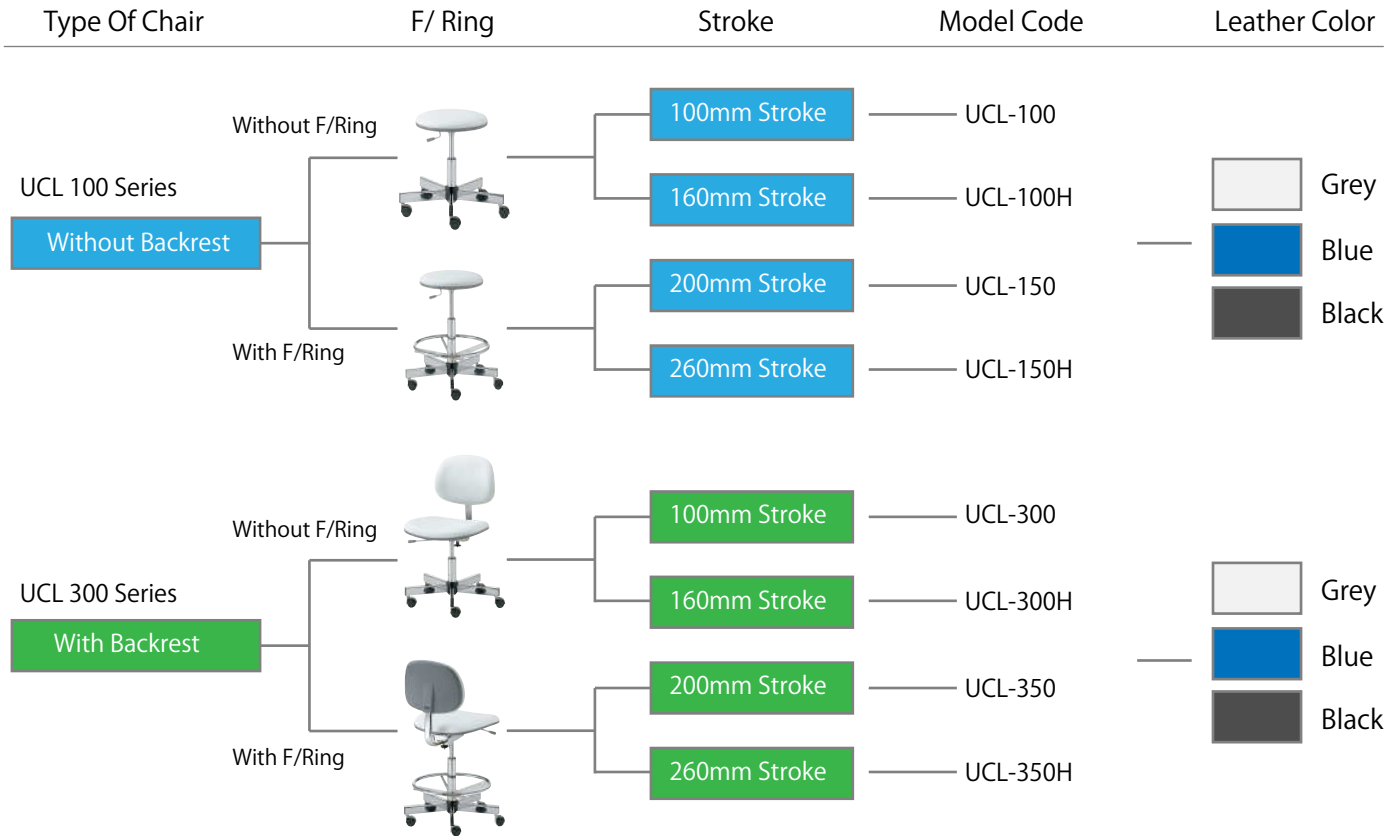

How to select suitable model for your purpose -UCL 100 & UCL 300 Series-

1, Model Code

2, Function Code

Function	Cleanliness	ESD	ESD Caster	Function Code
Cleanliness + ESD	Class 100 / ISO-5	$10^6 < \Omega < 10^8$	Yes	Nil
ESD Only	No	$10^6 < \Omega < 10^8$	Yes	E
Cleanliness Only	Class 100 / ISO-5	Non ESD	No	C