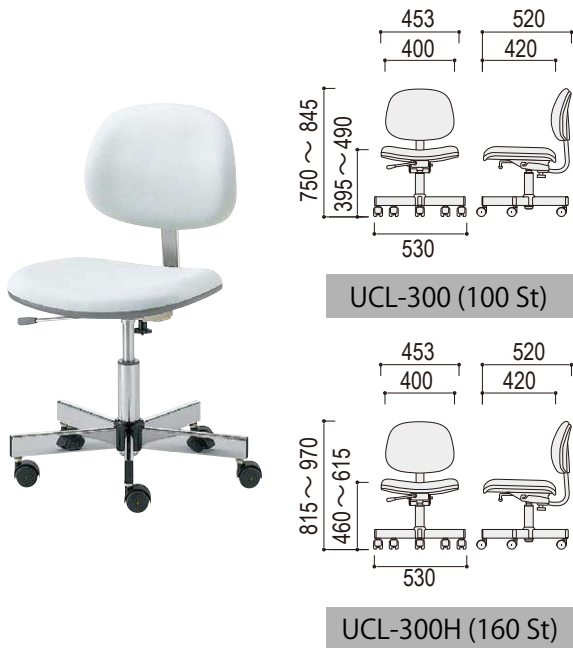

■ UCL-300 Series