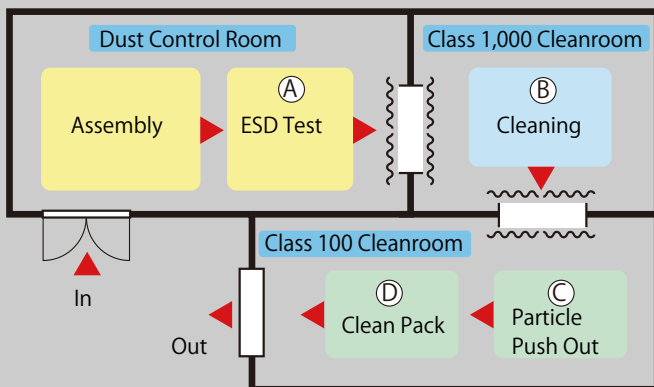

■ Our Production Process