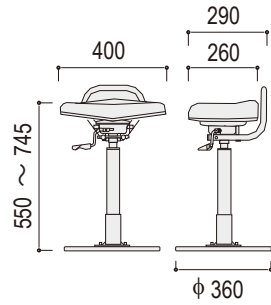

### ■ Feature of WS-100

**Tilting Function**  
Seat tilt forward following seat position and physique of user.

**Long Stroke for Up & Down.**  
Height is adjustable according to user's heights and physique.