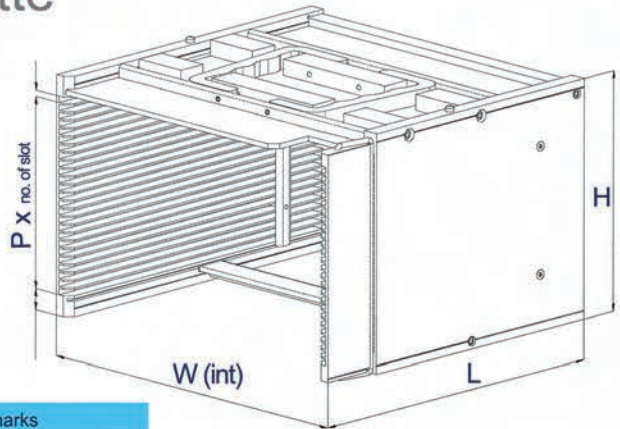

6 Inches Wafer Frame Cassette (Rotating Spring Stopper)

Dou Yee P/N	L	W	H	P x no. of slot	Remarks
DY-WFC-003	206	216	143	4.75 x 24 slots	for 6" wafer frame (DY-WFR-003)
DY-WFC-008M	217	220.1	205.6	6.35 x 24 slots	for 6" wafer frame (DY-WFR-008)
DY-WFC-003-PER	219.4	214	155.27	4.75 x 24 slots	for 6" wafer frame (DY-WFR-003)