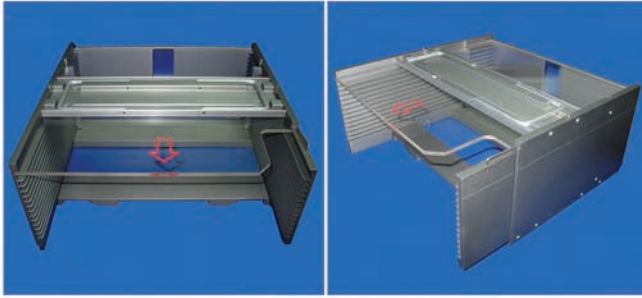

12 Inches Standard Wafer Frame Cassette

Dou Yee P/N	L	W	H	P x no. of slot	Remarks
DY-WFC-041	387.5	382.9	182	10 x 12 slots	for 12" wafer frame (DY-WFR-041)