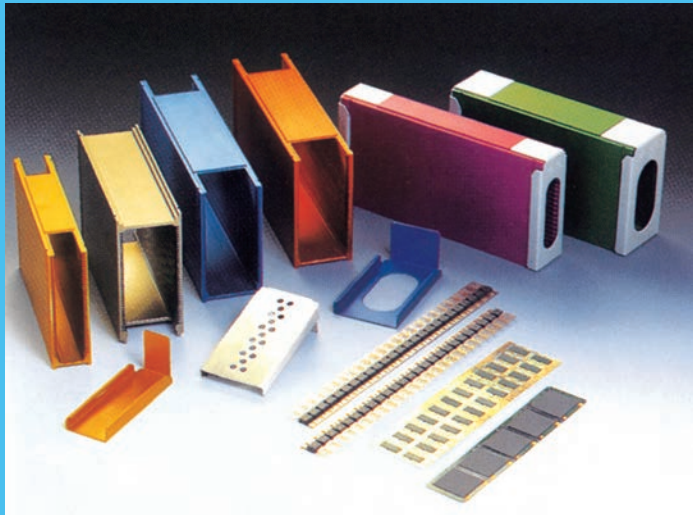

Lead Frame Magazines

Standard Magazines