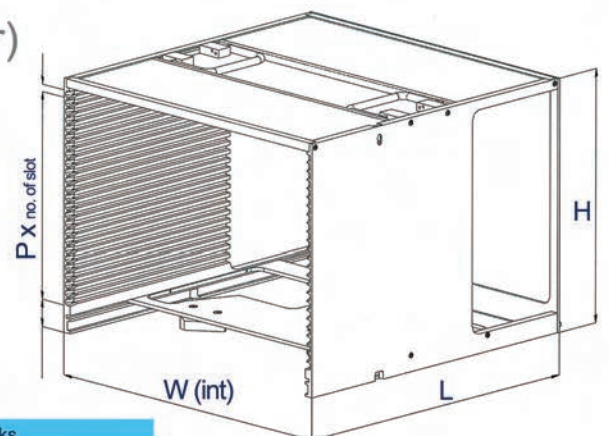

Dou Yee P/N	L	W	H	P x no. of slot	Remarks
DY-WFC-045	389	383	240	10 x 24 slots	for 12" wafer frame (DY-WFR-041)