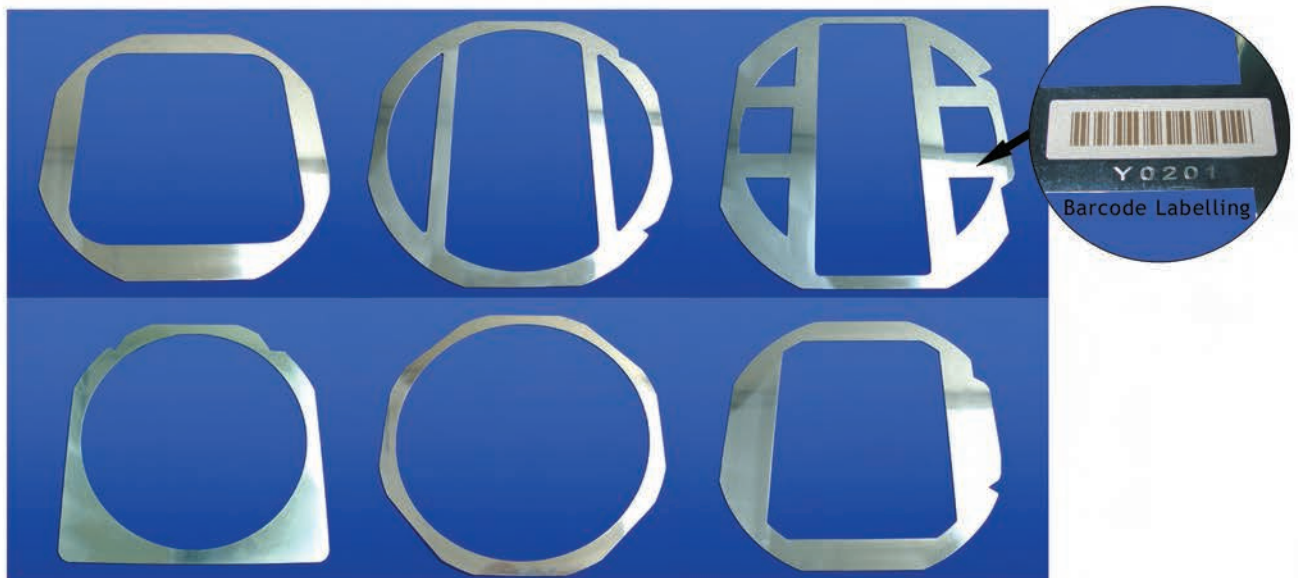

Customize Wafer Frames

We also provide custom designs and manufacturing services specially tailored to your specifications and needs.