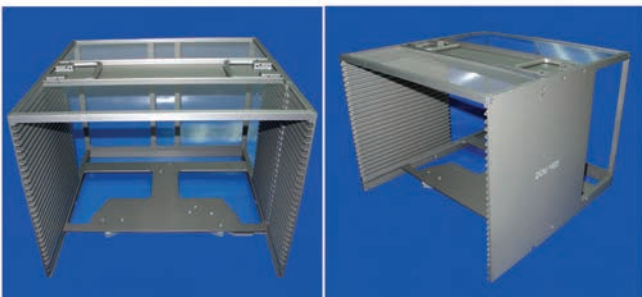

Dou Yee P/N	L	W	H	P x no. of slot	Remarks
DY-WFC-045	389	383	240	10 x 24 slots	for 12" wafer frame (DY-WFR-041)