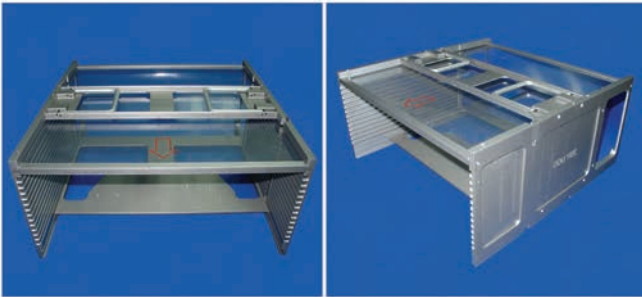

12 Inches Light Weight Wafer Frame Cassette

13 Level Type (Automatic Sliding Stopper)

Dou Yee P/N	L	W	H	P x no. of slot	Remarks
DY-WFC-043	389	383	187	10 x 12 slots	for 12" wafer frame (DY-WFR-041)

25 Level Type (Automatic Sliding Stopper)