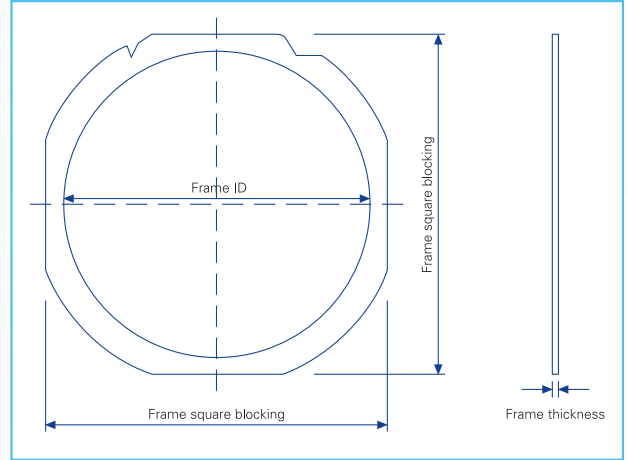

## Wafer Frames

a - 12" Wafer Frame  
 b - 8" Wafer Frame  
 c - 6" Wafer Frame  
 d - 5" Wafer Frame

Our Wafer Frames are manufactured using the latest state-of-the-art technology. Strict in-process control is maintained throughout the manufacturing stages and there is minimal handling, further ensuring consistency in the quality of our wafer frames.

Industrial Standards	Dou Yee Part Number	Wafer Size (in)	Frame Square Blocking (mm)	Frame ID (mm)	Frame Thickness (mm)
<b>DISCO</b>					
2-12-1	DY-WFR-041	12"	380	350	1.5
2-8-1	DY-WFR-001	8"	275.2	250	1.2
2-8-1	DY-WFR-001A	8"	276	250	1.2
2-6-1	DY-WFR-003	6"	212	194	1.2
<b>K&amp;S</b>					
350-104	DY-WFR-007B	8"	266.7	242.4	1.5
350-103	DY-WFR-008	6"	216	192.6	1.2
350-102	DY-WFR-010	5"	184.15	165.1	1.2
<b>TSK</b>	DY-WFR-016	8"	276	255	1.2