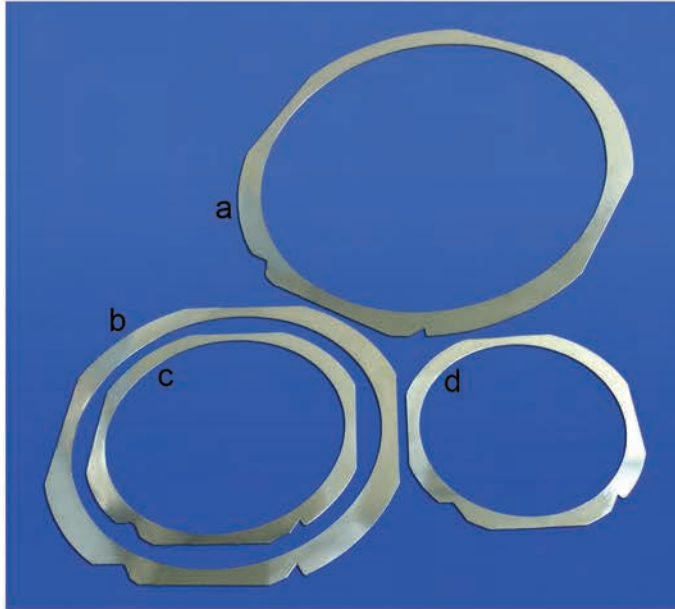

Wafer Frames & Carriers • Lead Frame  
Magazines • IC Tubes & Trays

## Wafer Frames

a - 12" Wafer Frame  
 b - 8" Wafer Frame  
 c - 6" Wafer Frame  
 d - 5" Wafer Frame

Our Wafer Frames are manufactured using the latest state-of-the-art technology. Strict in-process control is maintained throughout the manufacturing stages and there is minimal handling, further ensuring consistency in the quality of our wafer frames.

Industrial Standards	Dou Yee Part Number	Wafer Size (in)	Frame Square Blocking (mm)	Frame ID (mm)	Frame Thickness (mm)
<b>DISCO</b>					
2-12-1	DY-WFR-041	12"	380	350	1.5
2-8-1	DY-WFR-001	8"	275.2	250	1.2
2-8-1	DY-WFR-001A	8"	276	250	1.2
2-6-1	DY-WFR-003	6"	212	194	1.2
<b>K&amp;S</b>					
350-104	DY-WFR-007B	8"	266.7	242.4	1.5
350-103	DY-WFR-008	6"	216	192.6	1.2
350-102	DY-WFR-010	5"	184.15	165.1	1.2
<b>TSK</b>	DY-WFR-016	8"	276	255	1.2