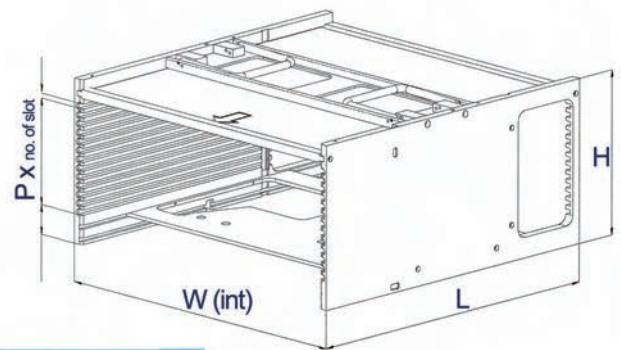

12 Inches Light Weight Wafer Frame Cassette

13 Level Type (Automatic Sliding Stopper)

Dou Yee P/N	L	W	H	P x no. of slot	Remarks
DY-WFC-043	389	383	187	10 x 12 slots	for 12" wafer frame (DY-WFR-041)

25 Level Type (Automatic Sliding Stopper)