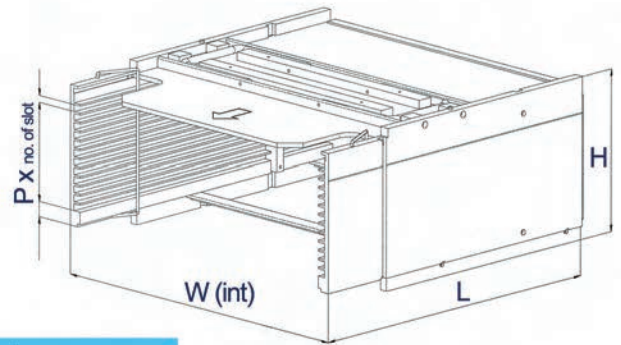

12 Inches Standard Wafer Frame Cassette

Dou Yee P/N	L	W	H	P x no. of slot	Remarks
DY-WFC-041	387.5	382.9	182	10 x 12 slots	for 12" wafer frame (DY-WFR-041)