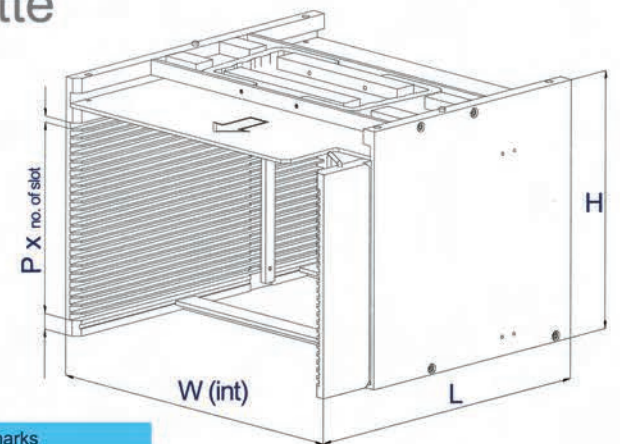

8 Inches Wafer Frame Cassette (Rotating Spring Stopper)

Dou Yee P/N	L	W	H	P x no. of slot	Remarks
DY-WFC-001M	276	279.2	205.6	6.35 x 24 slots	for 8" wafer frame (DY-WFR-001)
DY-WFC-001P	283.48	277.92	155.25	4.75 x 24 slots	
DY-WFC-007B	274.1	268.7	142.8	4.75 x 24 slots	for 8" wafer frame (DY-WFR-007B)
DY-WFC-007BM	276	270.7	205.6	6.35 x 24 slots	for 8" wafer frame (DY-WFR-007B)
DY-WFC-001M-5Levels	276	279.2	78.6	6.35 x 4 slots	for 8" wafer frame (DY-WFR-001)
DY-WFC-001M-13Levels	276	279.2	130	6.35 x 12 slots	
DY-WFC-001-PER	283.46	277.98	155.27	10 x 24 slots