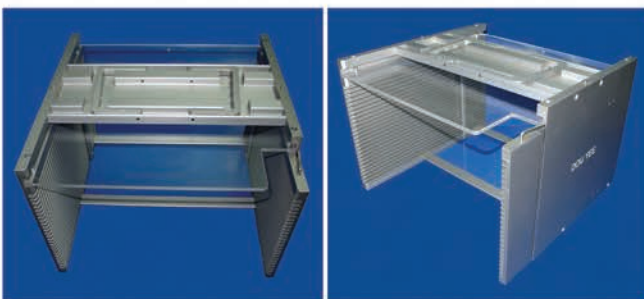

8 Inches Wafer Frame Cassette (Rotating Spring Stopper)

Dou Yee P/N	L	W	H	P x no. of slot	Remarks
DY-WFC-001M	276	279.2	205.6	6.35 x 24 slots	for 8" wafer frame (DY-WFR-001)
DY-WFC-001P	283.48	277.92	155.25	4.75 x 24 slots	
DY-WFC-007B	274.1	268.7	142.8	4.75 x 24 slots	for 8" wafer frame (DY-WFR-007B)
DY-WFC-007BM	276	270.7	205.6	6.35 x 24 slots	for 8" wafer frame (DY-WFR-007B)
DY-WFC-001M-5Levels	276	279.2	78.6	6.35 x 4 slots	for 8" wafer frame (DY-WFR-001)
DY-WFC-001M-13Levels	276	279.2	130	6.35 x 12 slots	
DY-WFC-001-PER	283.46	277.98	155.27	10 x 24 slots