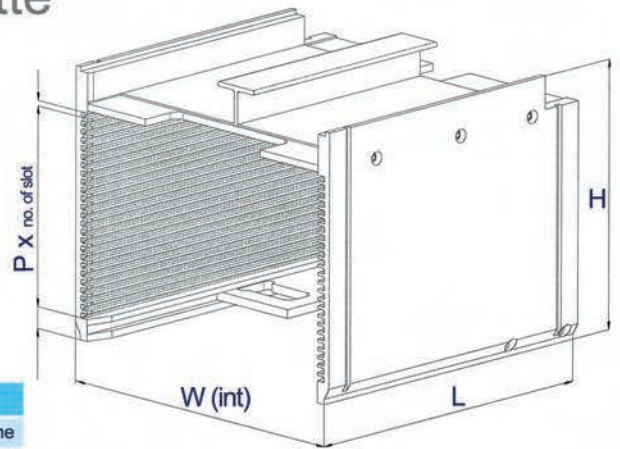

5 Inches Wafer Frame Cassette

Dou Yee P/N	L	W	H	P x no. of slot	Remarks
DY-WFC-010	191.6	186.1	155.27	4.75 x 24 slots	for 5" wafer frame
DY-WFC-010-12Levels	191.6	186.1	155.27	9.50 x 11 slots